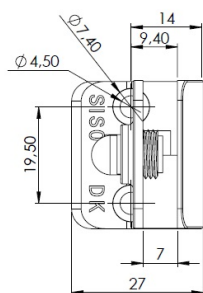

## Description:

Glass Door Hinge "Square" Centre, L, Alu, F/Narrow Frames,W/ Short Mounting Plate, F/Inset Doors, Thickness 4-6mm,1 Zamak, Screw W/PVC Tip & 1 Zamak Screw W/Hard  $\varnothing 5 \times 3,5$ mm Extension,, Catch Made Of ABS Plastic

## Item number:

15.06.261-0

Units	Box	Carton	HS Code	Barcode
Pcs.	10	100	8302100090	 5704866055079

Glass thickness 4 - 6 mm