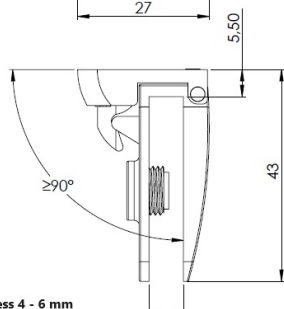

## Description:

Glass Door Hinge "Square" Centre, L, Alu, F/Narrow Frames,W/ Short Mounting Plate, F/Inset Doors, Thickness 4-6mm,1 Zamak, Screw W/PVC Tip & 1 Zamak Screw W/Hard  $\varnothing 5 \times 3,5$ mm Extension,, Catch Made Of ABS Plastic

## Item number:

15.06.261-0

Units	Box	Carton	HS Code	Barcode
Pcs.	10	100	8302100090	 5704866055079

Glass thickness 4 - 6 mm